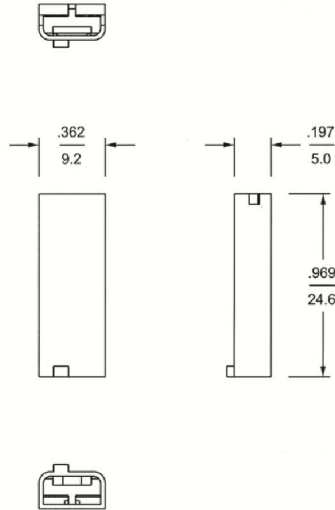

ALEX

Relay Block

2501 Series 250 Series Terminal Housing

inches
mm

- Material: UL 94V-2 nylon
- Accepts ALEX 250T terminal

RB1001 Series Relay Connector

inches
mm

- Material: UL 94V-2 nylon
- Standard color: Black
- Accepts ALEX 2500T terminal